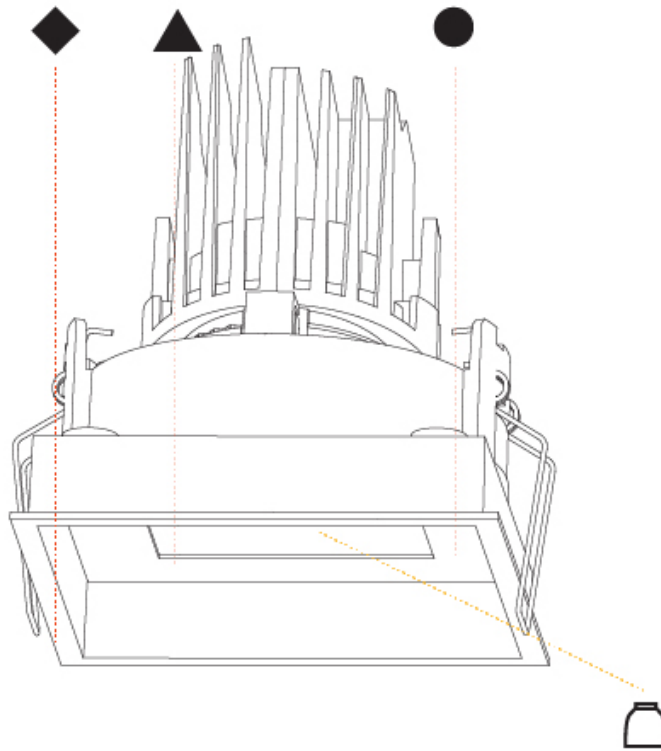

BIONIQ SQUARE ADJUSTABLE COMFORT RECESSED

A35551-

PROJECT
TYPE
SPECIFIER
QUANTITY
DATE

A